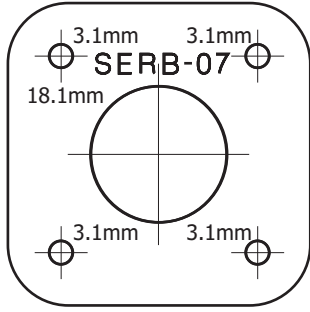

0mm 10mm 20mm 30mm 40mm 50mm 60mm 70mm 80mm 90mm 100mm

100mm
 90mm
 80mm
 70mm
 60mm
 50mm
 40mm
 30mm
 20mm
 10mm
 0mm

Acrylic Sheet Size
 175mm x 245 mm

(it is important to
 not scale this image
 while printing)
 (if it is un-scaled the
 ruler printed should
 measure as marked)

0mm 10mm 20mm 30mm 40mm 50mm 60mm 70mm 80mm 90mm 100mm

100mm
90mm
80mm
70mm
60mm
50mm
40mm
30mm
20mm
10mm
0mm

SERB-03

SERB-02A

(it is important to not scale this image while printing)
(if it is un-scaled the ruler printed should measure as marked)

Acrylic Sheet Size
175mm x 245 mm

SERB-03