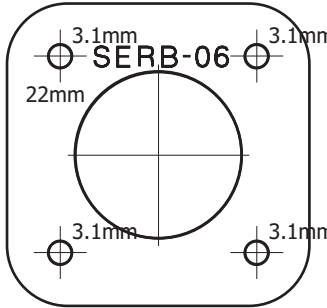

0mm 10mm 20mm 30mm 40mm 50mm 60mm 70mm 80mm 90mm 100mm

100mm
 90mm
 80mm
 70mm
 60mm
 50mm
 40mm
 30mm
 20mm
 10mm
 0mm

Acrylic Sheet Size
 175mm x 245 mm

(it is important to
 not scale this image
 while printing)
 (if it is un-scaled the
 ruler printed should
 measure as marked)

0mm 10mm 20mm 30mm 40mm 50mm 60mm 70mm 80mm 90mm 100mm

100mm
90mm
80mm
70mm
60mm
50mm
40mm
30mm
20mm
10mm
0mm

SERB-03

SERB-02A

(it is important to not scale this image while printing)
(if it is un-scaled the ruler printed should measure as marked)

Acrylic Sheet Size
175mm x 245 mm

SERB-03