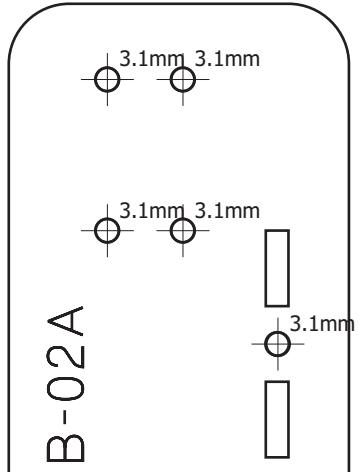

0mm 10mm 20mm 30mm 40mm 50mm 60mm 70mm 80mm 90mm 100mm

100mm
 90mm
 80mm
 70mm
 60mm
 50mm
 40mm
 30mm
 20mm
 10mm
 0mm

Acrylic Sheet Size
 175mm x 245 mm

(it is important to
 not scale this image
 while printing)
 (if it is un-scaled the
 ruler printed should
 measure as marked)

0mm 10mm 20mm 30mm 40mm 50mm 60mm 70mm 80mm 90mm 100mm

100mm
90mm
80mm
70mm
60mm
50mm
40mm
30mm
20mm
10mm
0mm

SERB-03

SERB-02A

(it is important to not scale this image while printing)
(if it is un-scaled the ruler printed should measure as marked)

Acrylic Sheet Size
175mm x 245 mm

SERB-03