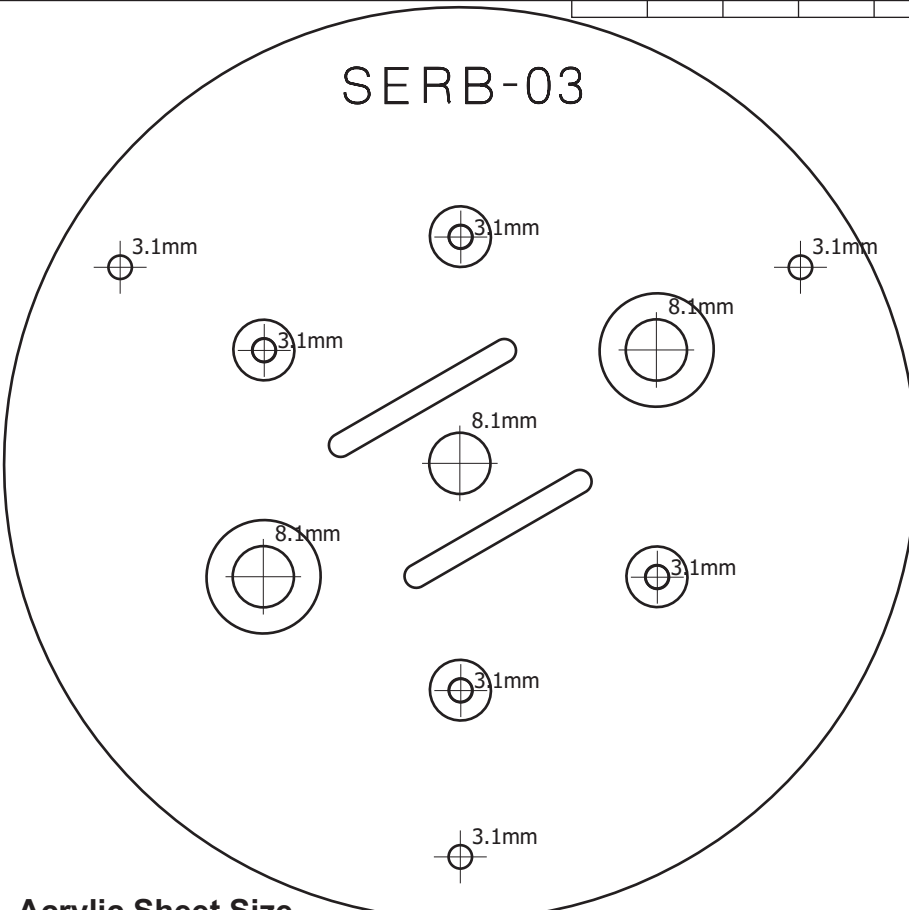

0mm 10mm 20mm 30mm 40mm 50mm 60mm 70mm 80mm 90mm 100mm

100mm
 90mm
 80mm
 70mm
 60mm
 50mm
 40mm
 30mm
 20mm
 10mm
 0mm

Acrylic Sheet Size
 175mm x 245 mm

(it is important to
 not scale this image
 while printing)
 (if it is un-scaled the
 ruler printed should
 measure as marked)

0mm 10mm 20mm 30mm 40mm 50mm 60mm 70mm 80mm 90mm 100mm

100mm
90mm
80mm
70mm
60mm
50mm
40mm
30mm
20mm
10mm
0mm

SERB-03

SERB-02A

(it is important to not scale this image while printing)
(if it is un-scaled the ruler printed should measure as marked)

Acrylic Sheet Size
175mm x 245 mm

SERB-03