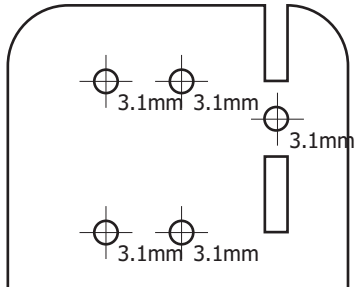

0mm 10mm 20mm 30mm 40mm 50mm 60mm 70mm 80mm 90mm 100mm

100mm
 90mm
 80mm
 70mm
 60mm
 50mm
 40mm
 30mm
 20mm
 10mm
 0mm

Acrylic Sheet Size
 175mm x 245 mm

(it is important to
 not scale this image
 while printing)
 (if it is un-scaled the
 ruler printed should
 measure as marked)

0mm 10mm 20mm 30mm 40mm 50mm 60mm 70mm 80mm 90mm 100mm

100mm
90mm
80mm
70mm
60mm
50mm
40mm
30mm
20mm
10mm
0mm

SERB-03

SERB-02A

(it is important to not scale this image while printing)
(if it is un-scaled the ruler printed should measure as marked)

Acrylic Sheet Size
175mm x 245 mm

SERB-03