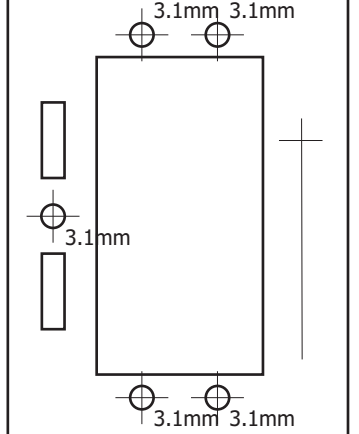

0mm 10mm 20mm 30mm 40mm 50mm 60mm 70mm 80mm 90mm 100mm

100mm
 90mm
 80mm
 70mm
 60mm
 50mm
 40mm
 30mm
 20mm
 10mm
 0mm

Acrylic Sheet Size
 175mm x 245 mm

(it is important to
 not scale this image
 while printing)
 (if it is un-scaled the
 ruler printed should
 measure as marked)

0mm 10mm 20mm 30mm 40mm 50mm 60mm 70mm 80mm 90mm 100mm

100mm
90mm
80mm
70mm
60mm
50mm
40mm
30mm
20mm
10mm
0mm

SERB-03

SERB-02A

(it is important to not scale this image while printing)
(if it is un-scaled the ruler printed should measure as marked)

Acrylic Sheet Size
175mm x 245 mm

SERB-03