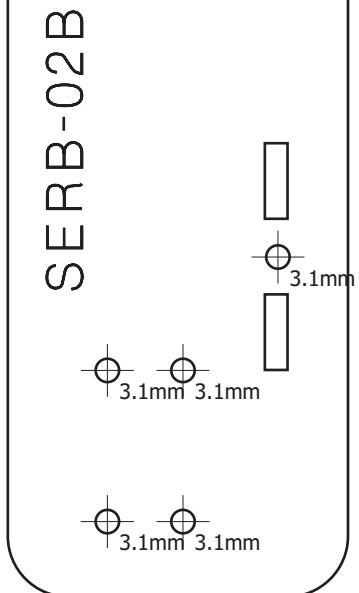

0mm 10mm 20mm 30mm 40mm 50mm 60mm 70mm 80mm 90mm 100mm

100mm
 90mm
 80mm
 70mm
 60mm
 50mm
 40mm
 30mm
 20mm
 10mm
 0mm

Acrylic Sheet Size
 175mm x 245 mm

(it is important to
 not scale this image
 while printing)
 (if it is un-scaled the
 ruler printed should
 measure as marked)

0mm 10mm 20mm 30mm 40mm 50mm 60mm 70mm 80mm 90mm 100mm

100mm
90mm
80mm
70mm
60mm
50mm
40mm
30mm
20mm
10mm
0mm

SERB-03

SERB-02A

(it is important to not scale this image while printing)
(if it is un-scaled the ruler printed should measure as marked)

Acrylic Sheet Size
175mm x 245 mm

SERB-03